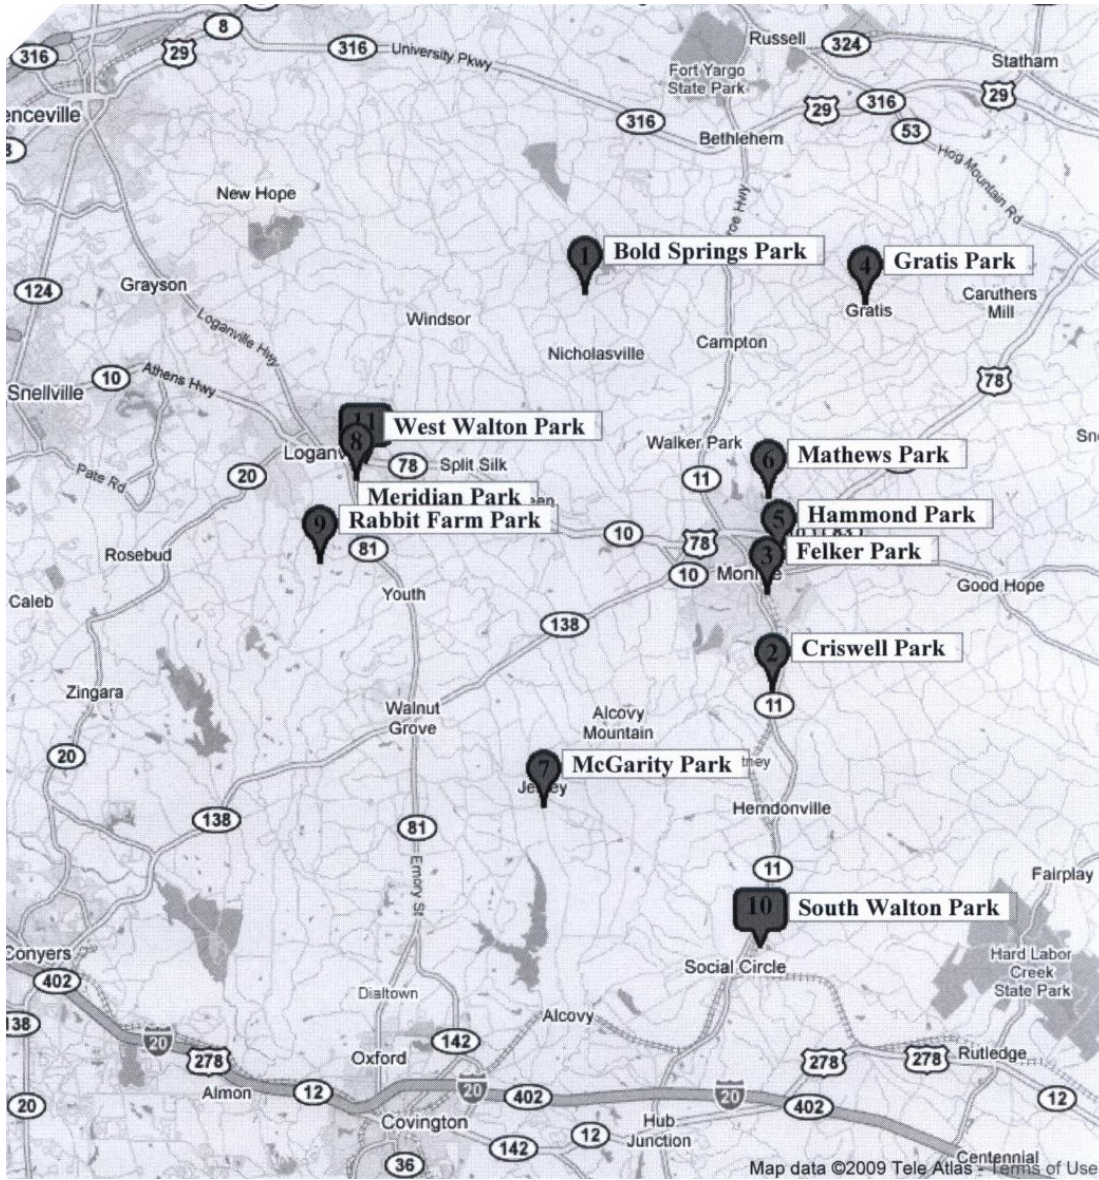

- Play on the playground
- Bring a picnic lunch
- Count the picnic tables

STUFF I SAW _____

SOUTH WALTON PARK

550 Fairplay Road, Social Circle

- Search for the dug out
- Locate the flagpole
- Find a scoreboard

STUFF I SAW _____

WEST WALTON PARK

925 Twin Lakes Rd., Loganville

- Run the bases and touch home plate**
- Find a Football Field and the goal post**
- Locate the Legion Field**

STUFF I SAW _____

Walton County Parks Location Map

Facility	Acres	Address	City	Amenities															
				PG	PP	CS	RR	WT	L	F	TC	SB	BB	SC	FB	BK	VB	CC	
Bold Springs Park	05.00	4174 Bold Springs Road	Monroe	X	X														
Booth Park	12.00	Fairplay Road	Social Circle							X									
Felker Park	61.50	725 South Madison AV	Monroe	X	X	X	X	X							X	X			X
Coker Park	33.80	1245 South Madison AV	Monroe	X	X	X	X						X						
Criswell Park	44.10	1208 Criswell Road	Monroe	X	X	X	X	X					X	X					
Gratis Park	05.00	2136 Mt. Vernon Road	Monroe	X	X														X
Hammond Park	14.50	150 Russell Circle	Monroe	X	X		X					X							
Mathews Park	28.70	1016 East Marable Street	Monroe	X	X		X	X	X	X									X
McGarity Park	03.00	Alcovy Station Road	Jersey	X	X														
Pilot Park	01.50	515 East Church Street	Monroe	X															
Kidd Park	19.70	419 Towler Street	Monroe			X	X								X				
Spring Street Gym	01.50	201 West Spring Street	Monroe			X	X												X
MACHS Field	04.00	212 Bryant Road	Monroe			X	X	X											X
MACHS Gym	01.00	212 Bryant Road	Monroe			X	X												X
Meridian Park	25.00	111 Generation BLVD	Loganville	X	X	X	X	X	X	X									X
Rabbit Farm Park	01.00	4808 Rabbit Farm Road	Loganville	X	X														
Rock Gym	01.00	Main Street	Loganville				X												X
Stephens Park	09.20	725 Annie P Henderson Dr	Social Circle		X									X					
South Walton Park	45.10	550 Fairplay Road	Social Circle	X	X	X	X						X	X	X	X			
Walnut Grove Park	37.00	995 GA Hwy 81	Walnut Grove	under construction															
West Walton Park	35.00	925 Twin Lakes Road	Loganville	X	X	X	X	X						X	X				X